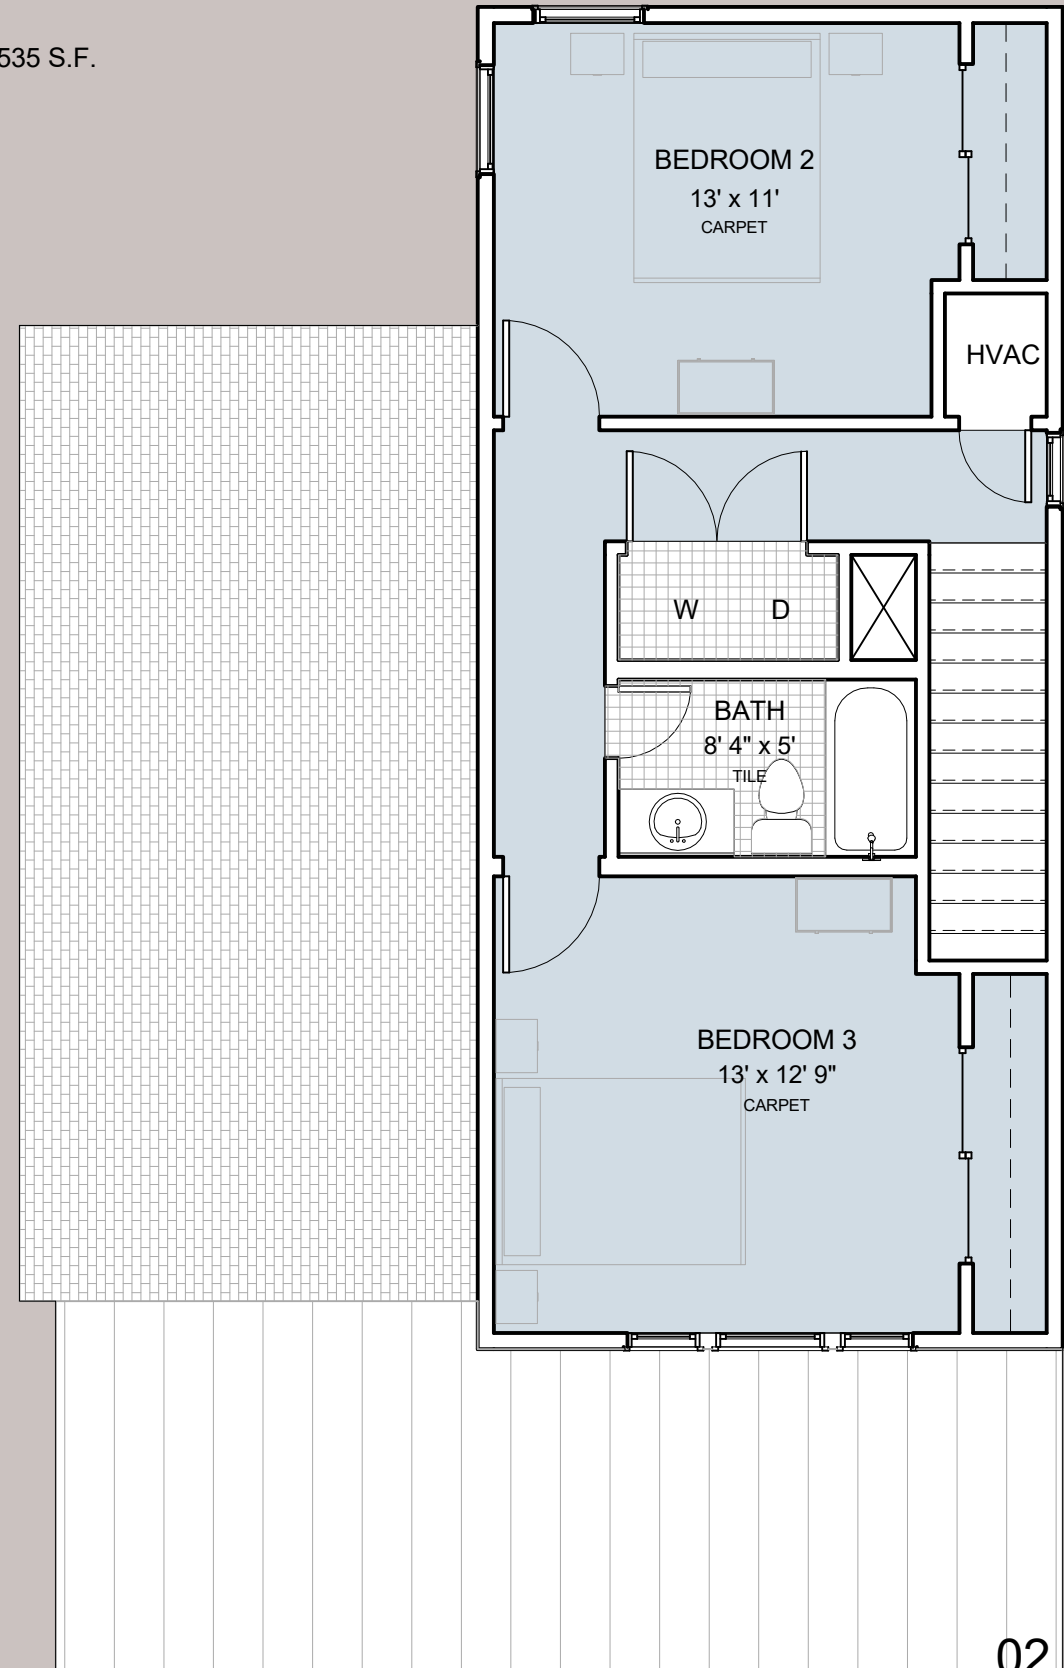

LIVING AREA: 939 S.F.

01 FLOOR

LIVING AREA: 535 S.F.

02 FLOOR