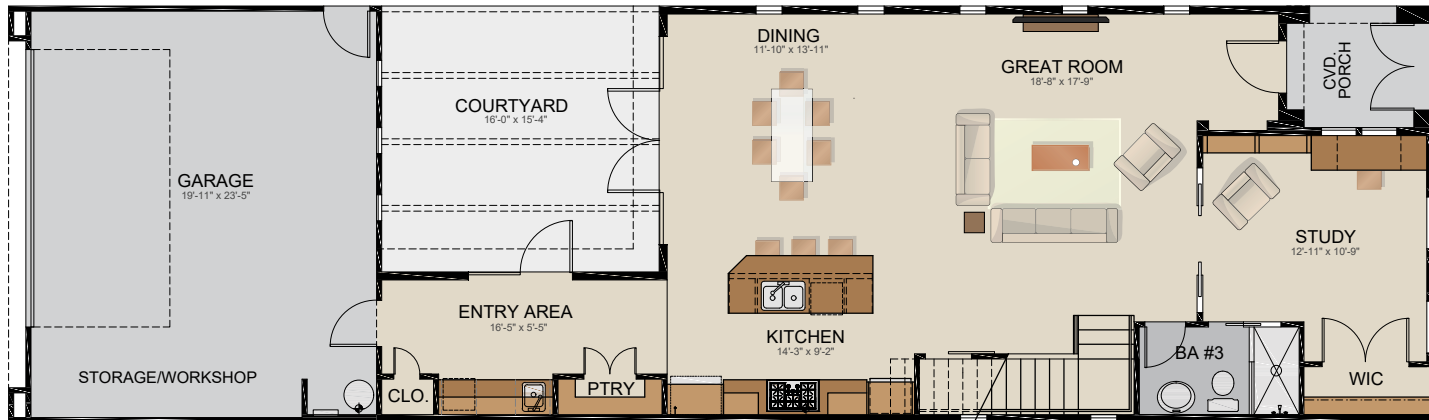

SECOND FLOOR PLAN
LIVING AREA: 1011 SF

FIRST FLOOR PLAN
LIVING AREA: 1159 SF

WESTFORT VILLAS - PLAN A
TOTAL LIVING AREA: 2170 SF